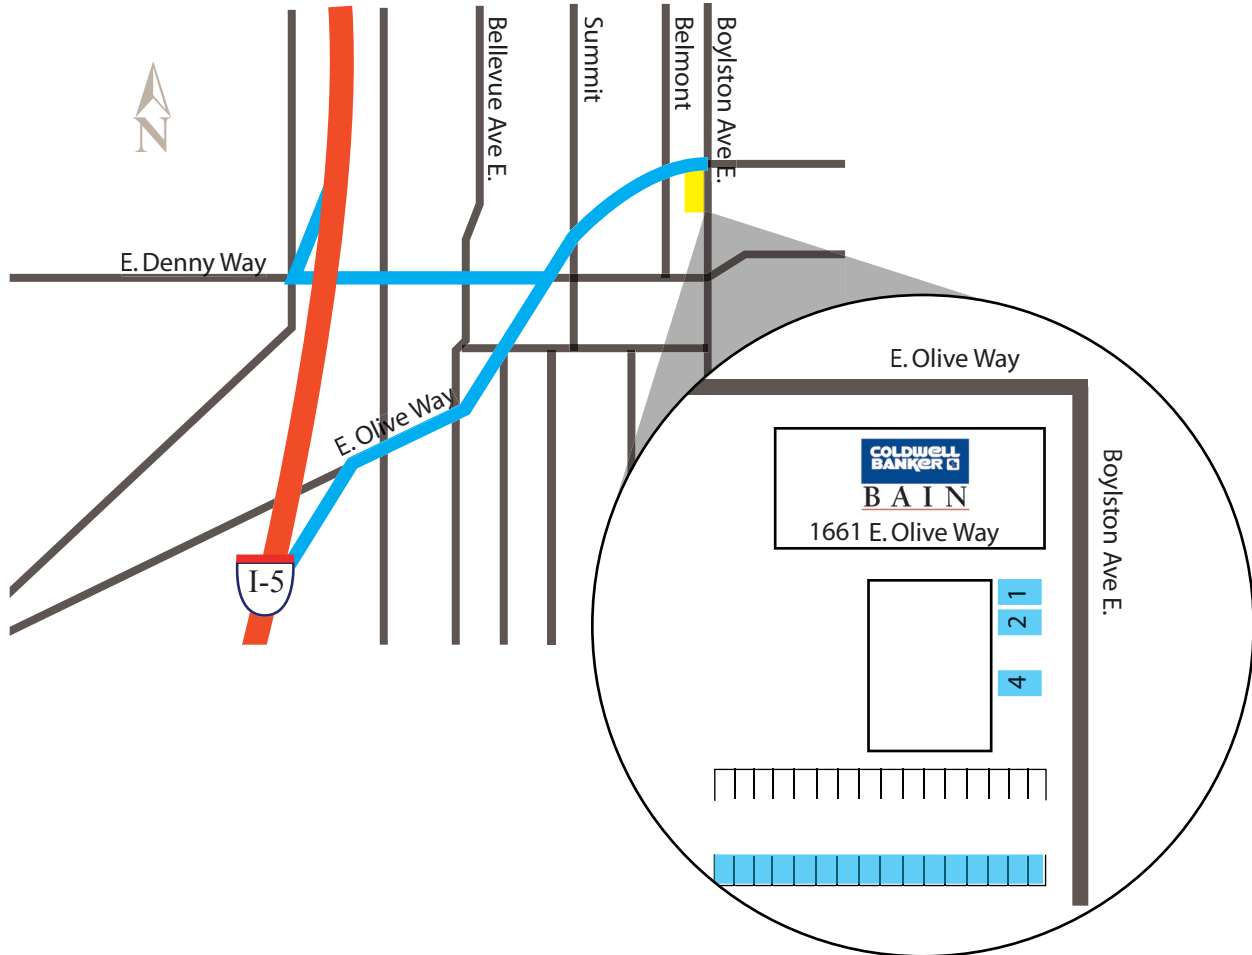

DIRECTIONS AND PARKING

Traveling South on I-5

Take the Denny Way Exit
Turn left at the Denny/Stewart light
Up the hill - past 3 stop-lights
Veer left onto E. Olive Way
Watch for Starbucks on the left. The Office is on corner of next block at Bolyston and Olive Way.

Traveling North on I-5

Take the Olive Way Exit
Travel Northeast on E. Olive Way
Watch for Starbucks on the left. The Office is on corner of next block at Bolyston and Olive Way.

Park in the areas designated by the shading. Place my business card on your dash board. The main entry is at the corner of Olive and Bolyston. My office is down the hill along Olive at the other end of the building.